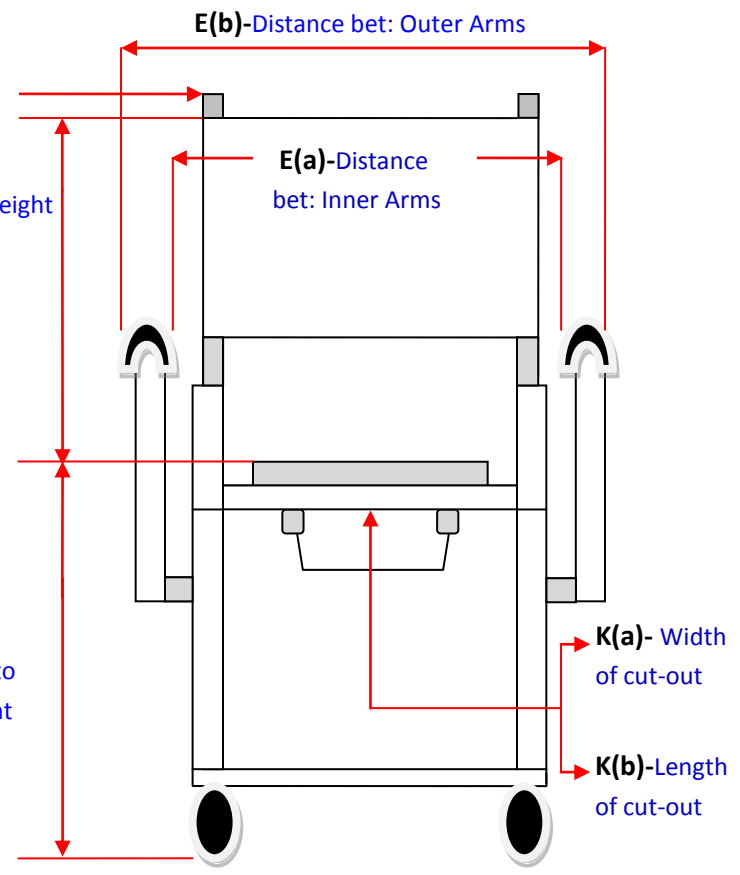

L-3

F- Floor to Push-handle
 B-Seat to back height
 C-Arm height from Seat
 D-Seat to Leg rest
 A- Floor to Seat height

E(b)-Distance bet: Outer Arms
 E(a)-Distance bet: Inner Arms
 K(a)- Width of cut-out
 K(b)-Length of cut-out

Model: L-3

A: 46cm-52cm

D: -

F: 123cm-129cm

I: 42cm

B: 79cm

E (a): 54cm

G: 41cm

J: 50cm

C: 23cm

E (b): 66cm

H: -

K (a): 32cm

(b): 39cm