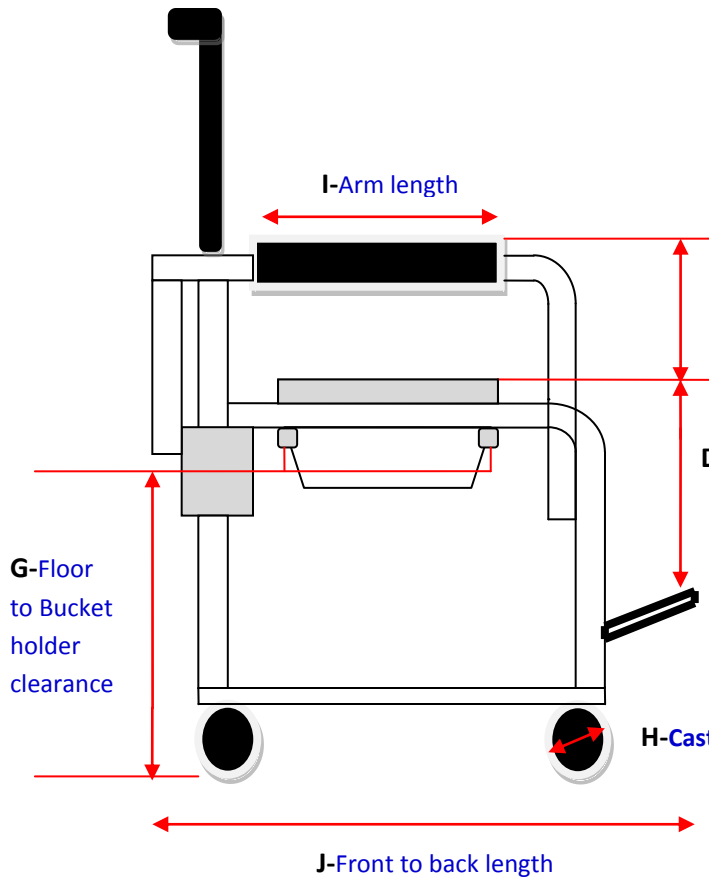

L-3

F- Floor to Push-handle
 B-Seat to back height
 C-Arm height from Seat
 D-Seat to Leg rest
 A- Floor to Seat height

E(b)-Distance bet: Outer Arms
 E(a)-Distance bet: Inner Arms
 K(a)- Width of cut-out
 K(b)-Length of cut-out

Model: L-3

A: 46cm-52cm

D: -

F: 123cm-129cm

I: 42cm

B: 79cm

E (a): 54cm

G: 41cm

J: 50cm

C: 23cm

E (b): 66cm

H: -

K (a): 32cm

(b): 39cm