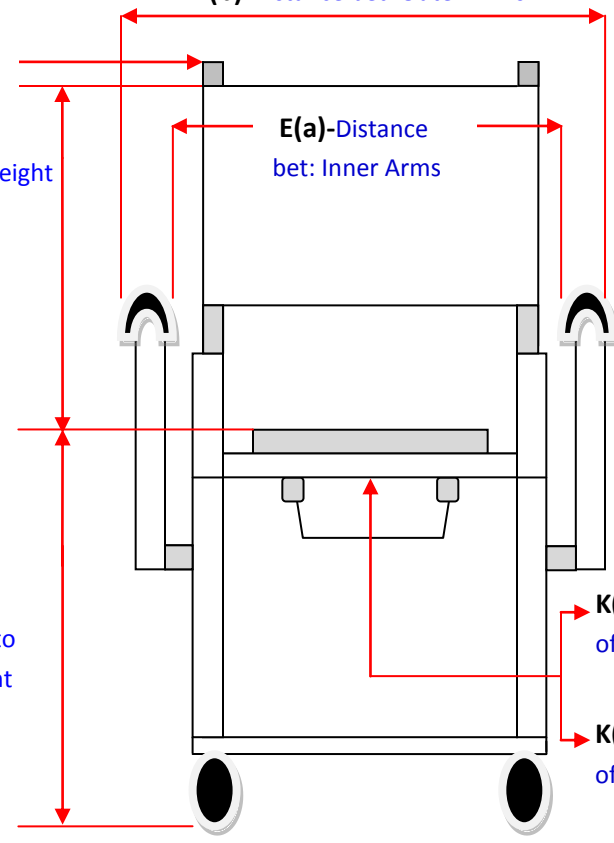

AX-01

F- Floor to Push-handle

B-Seat to back height

E(b)-Distance bet: Outer Arms

E(a)-Distance bet: Inner Arms

A- Floor to Seat height

K(a)- Width of cut-out

K(b)-Length of cut-out

Model: AX-01

A: 52cm

D: 33 cm

F: 95 cm

I: 31 cm

B: 42cm

E (a): 43 cm

G: 42 cm

J: 68 cm

C: 21 cm

E (b): 52 cm

H: 5 inch

K (a): 20 cm

(b): 27.5 cm