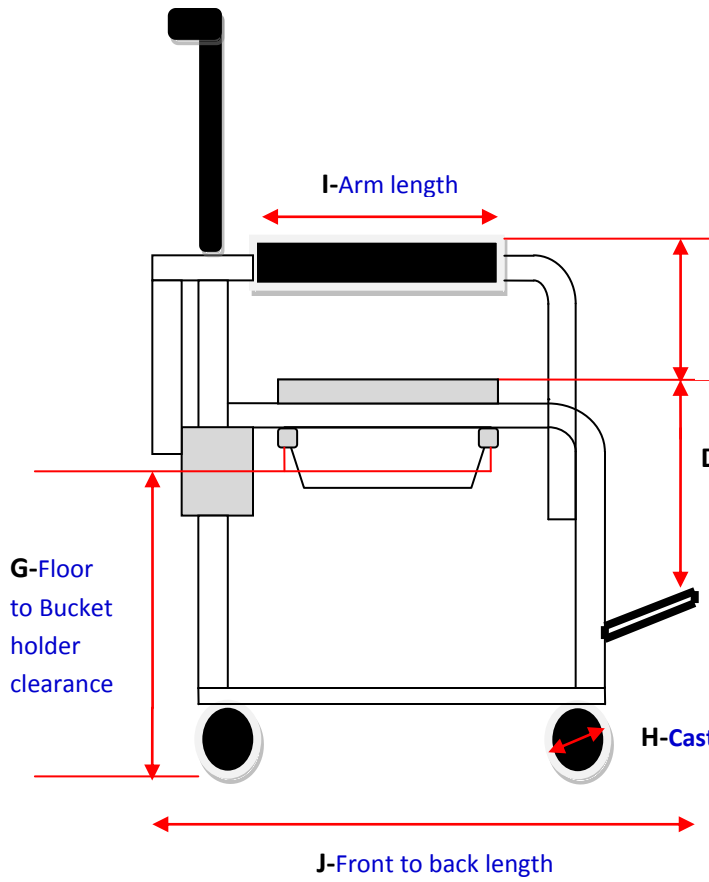

AX-01

F- Floor to Push-handle

B-Seat to back height

E(b)-Distance bet: Outer Arms

E(a)-Distance bet: Inner Arms

A- Floor to Seat height

K(a)- Width of cut-out

K(b)-Length of cut-out

Model: AX-01

A: 52cm

D: 33 cm

F: 95 cm

I: 31 cm

B: 42cm

E (a): 43 cm

G: 42 cm

J: 68 cm

C: 21 cm

E (b): 52 cm

H: 5 inch

K (a): 20 cm

(b): 27.5 cm