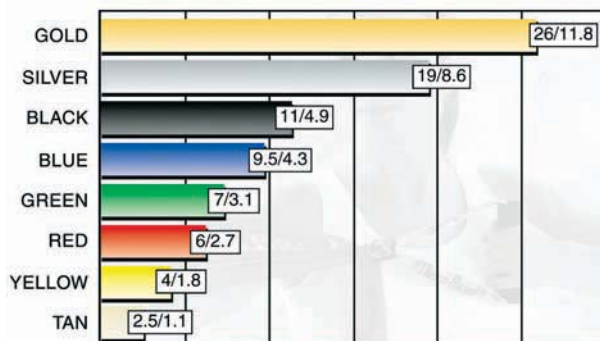

Thera-Band® Latex Exercise Band

In addition to Cando® exercise band, we stock a full array of Thera-Band® exercise products. Thera-Band® latex exercise band can be used independently or as part of a progressive exercise program. See chart to the right for the resistance ratings. *Large gold band comes in 25 yard box. Band is 5" wide.

Color	Strength	6 yards		50 yards		30 5-foot pieces	
tan	xx-light	10-1016	12.75	10-1019	80.50		
yellow	x-light	10-1000	14.00	10-1006	90.00	10-1551	120.75
red	light	10-1001	15.25	10-1007	99.50	10-1552	136.50
green	medium	10-1002	16.50	10-1008	109.00	10-1553	152.25
blue	heavy	10-1003	17.75	10-1009	118.50	10-1554	168.00
black	x-heavy	10-1004	19.00	10-1010	128.00	10-1555	183.75
silver	xx-heavy	10-1017	29.00	10-1018	162.50		
gold	xxx-heavy	10-1080	39.00	10-1081*	220.50*		

*25 yard band

System of Progressive Resistance

Pounds/Kilograms of Force at 100% Elongation

Thera-Band® No Latex Band

Thera-Band® bands are also available in a latex-free formulation. Latex-free Thera-Band® is 4" in width and comes in 25 yard dispenser packages.

Color	Strength	25 yard	
yellow	x-light	10-1236	47.50
red	light	10-1237	52.50
green	medium	10-1238	57.75
blue	heavy	10-1239	63.00
black	x-heavy	10-1240	68.25

Thera-Band® Latex Exercise Tubing

Tubing is made of natural rubber. Resistance levels, obtained by varying the thickness of the Thera-Band® tubing, are color coded in proprietary Thera-Band® colors increasing in difficulty through seven levels from tan through silver. The color-coding system provides positive reinforcement and feedback for gauging results.