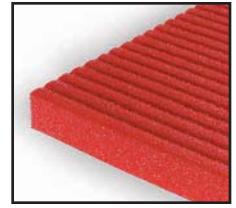

Professional exercise line

exercise, flotation, yoga mats

Airex® mats are lightweight, comfortable and do not slide on the floor. Mats are made from closed-cell foam with an "integrally molded skin" for extra toughness. A transverse ribbing pattern is molded into the mat to resist tearing and to give the mat enough flexibility to be "rolled-up" for carrying and storage. Mats are available either individually boxed or in case packaging. Mats are ideal for individual workouts, and are tough enough for use in fitness centers and therapy clinics.

hercules blue

atlas red

Coronella green

corona blue

fitline 180/140

fitness 120

size	name/color	individually boxed	case pack (quantity)
1"x78"x39"	Hercules, green	32-1230 275.00	32-1230-6 (6) 1475.00
1"x78"x39"	Hercules, blue	32-1231 275.00	32-1231-6 (6) 1475.00
5/8"x78"x48"	Atlas, green	32-1234 290.00	32-1234-10 (10) 2600.00
5/8"x78"x48"	Atlas, red	32-1235 290.00	32-1235-10 (10) 2600.00
5/8"x72"x39"	Corona, green	32-1236 170.00	32-1236-10 (10) 1525.00
5/8"x72"x39"	Corona, red	32-1237 170.00	32-1237-10 (10) 1525.00
5/8"x72"x39"	Corona, blue	32-1241 170.00	32-1241-10 (10) 1525.00
5/8"x72"x23"	Coronella, green	32-1238 112.50	32-1238-10 (10) 1000.00
5/8"x72"x23"	Coronella, red	32-1239 112.50	32-1239-10 (10) 1000.00
5/8"x72"x23"	Coronella, blue	32-1242 112.50	32-1242-10 (10) 1000.00
2/5"x72"x23"	Fitline 180, aqua	32-1247 80.00	32-1247-15 (15) 1050.00
2/5"x56"x23"	Fitline 140, aqua	32-1248 65.00	32-1248-20 (20) 1275.00
3/5"x48"x23"	Fitness 120, blue	32-1240 72.50	32-1240-20 (20) 1275.00
3/10"x75"x23"	Piloga, purple	32-1232 75.00	32-1232-15 (15) 1000.00
3/10"x75"x23"	Piloga, black	32-1233 75.00	32-1233-15 (15) 1000.00