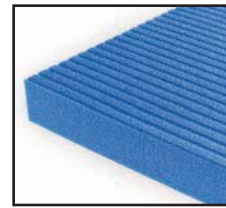

Professional exercise line

exercise, flotation, yoga mats

Airex® mats are lightweight, comfortable and do not slide on the floor. Mats are made from closed-cell foam with an "integrally molded skin" for extra toughness. A transverse ribbing pattern is molded into the mat to resist tearing and to give the mat enough flexibility to be "rolled-up" for carrying and storage. Mats are available either individually boxed or in case packaging. Mats are ideal for individual workouts, and are tough enough for use in fitness centers and therapy clinics.

hercules blue

atlas red

Coronella green

corona blue

fitline 180/140

fitness 120

size	name/color	individually boxed	case pack (quantity)
1"x78"x39"	Hercules, green	32-1230 275.00	32-1230-6 (6) 1475.00
1"x78"x39"	Hercules, blue	32-1231 275.00	32-1231-6 (6) 1475.00
5/8"x78"x48"	Atlas, green	32-1234 290.00	32-1234-10 (10) 2600.00
5/8"x78"x48"	Atlas, red	32-1235 290.00	32-1235-10 (10) 2600.00
5/8"x72"x39"	Corona, green	32-1236 170.00	32-1236-10 (10) 1525.00
5/8"x72"x39"	Corona, red	32-1237 170.00	32-1237-10 (10) 1525.00
5/8"x72"x39"	Corona, blue	32-1241 170.00	32-1241-10 (10) 1525.00
5/8"x72"x23"	Coronella, green	32-1238 112.50	32-1238-10 (10) 1000.00
5/8"x72"x23"	Coronella, red	32-1239 112.50	32-1239-10 (10) 1000.00
5/8"x72"x23"	Coronella, blue	32-1242 112.50	32-1242-10 (10) 1000.00
2/5"x72"x23"	Fitline 180, aqua	32-1247 80.00	32-1247-15 (15) 1050.00
2/5"x56"x23"	Fitline 140, aqua	32-1248 65.00	32-1248-20 (20) 1275.00
3/5"x48"x23"	Fitness 120, blue	32-1240 72.50	32-1240-20 (20) 1275.00
3/10"x75"x23"	Piloga, purple	32-1232 75.00	32-1232-15 (15) 1000.00
3/10"x75"x23"	Piloga, black	32-1233 75.00	32-1233-15 (15) 1000.00